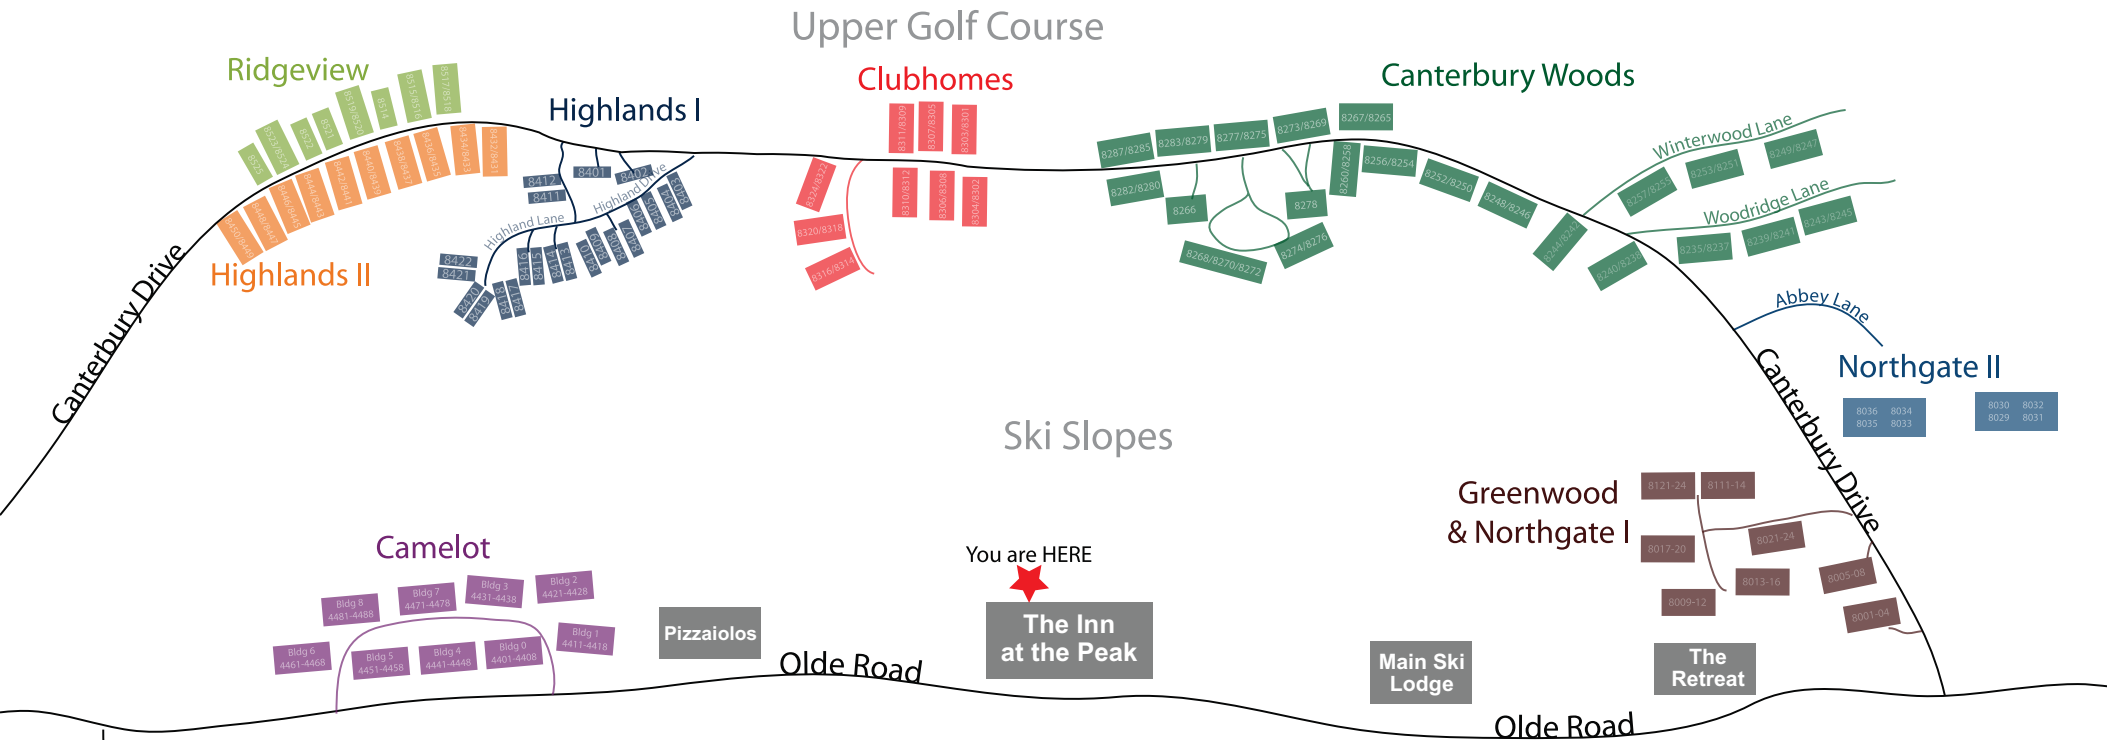

Peek 'n Peak Resort and Conference Center
 1405 Olde Road, Findley Lake, NY 14736
 (716) 355-4141

The distance from the Inn to the Main Lodge is 1/4 mile.